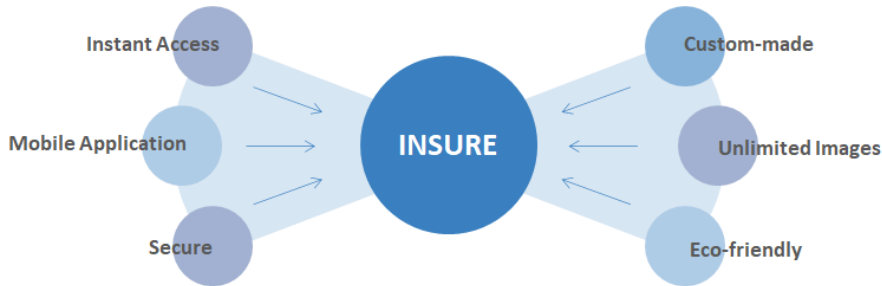

Standard Surveyors

REVOLUTIONIZING CARGO SURVEYING LANDSCAPE

STOP WAITING **WEEKS** FOR YOUR REPORTS

INSURE, our innovative cargo surveying program can issue your survey report within 1 hour. Insurance claim can proceed faster than ever.