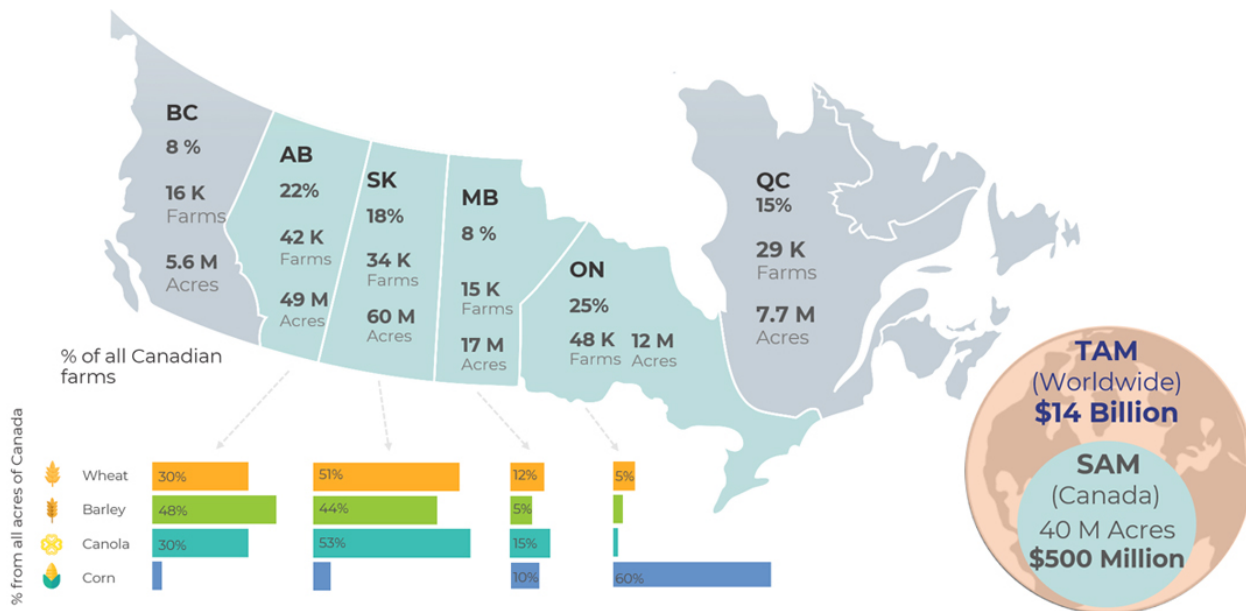

## Market landscape

## Pilot Projects

- Location: Saskatchewan**
  - Monitoring crop water content
  - Detected water and health stress
  - Irrigation plan recommended
- Size (Acreage): 1800 acres**
- Crop: Lentil**
- Location: Manitoba**
  - Monitoring crop Vegetation Index
  - Detected water and health stress
  - Detected Wasteland
  - Drone scouting recommended for analysis
- Size (Acreage): 218 acres**
- Crop: Hemp**