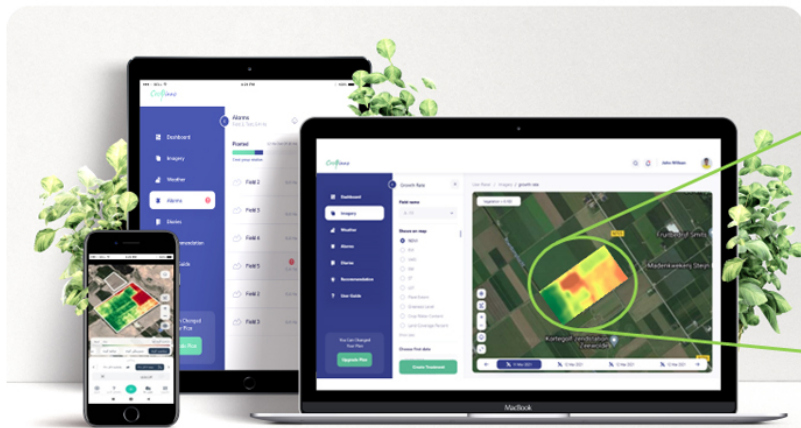

A bird's eye view with AI-based actionable insights

satellite-fed indices  
updated every 2-4 days

Smart alerts  
Early detection of stresses

Productivity Insights  
Better management with Data

## Market landscape

## Pilot Projects

- Location: Saskatchewan**
  - Monitoring crop water content
  - Detected water and health stress
  - Irrigation plan recommended
- Size (Acreage): 1800 acres**
- Crop: Lentil**
- Location: Manitoba**
  - Monitoring crop Vegetation Index
  - Detected water and health stress
  - Detected Wasteland
  - Drone scouting recommended for analysis
- Size (Acreage): 218 acres**
- Crop: Hemp**