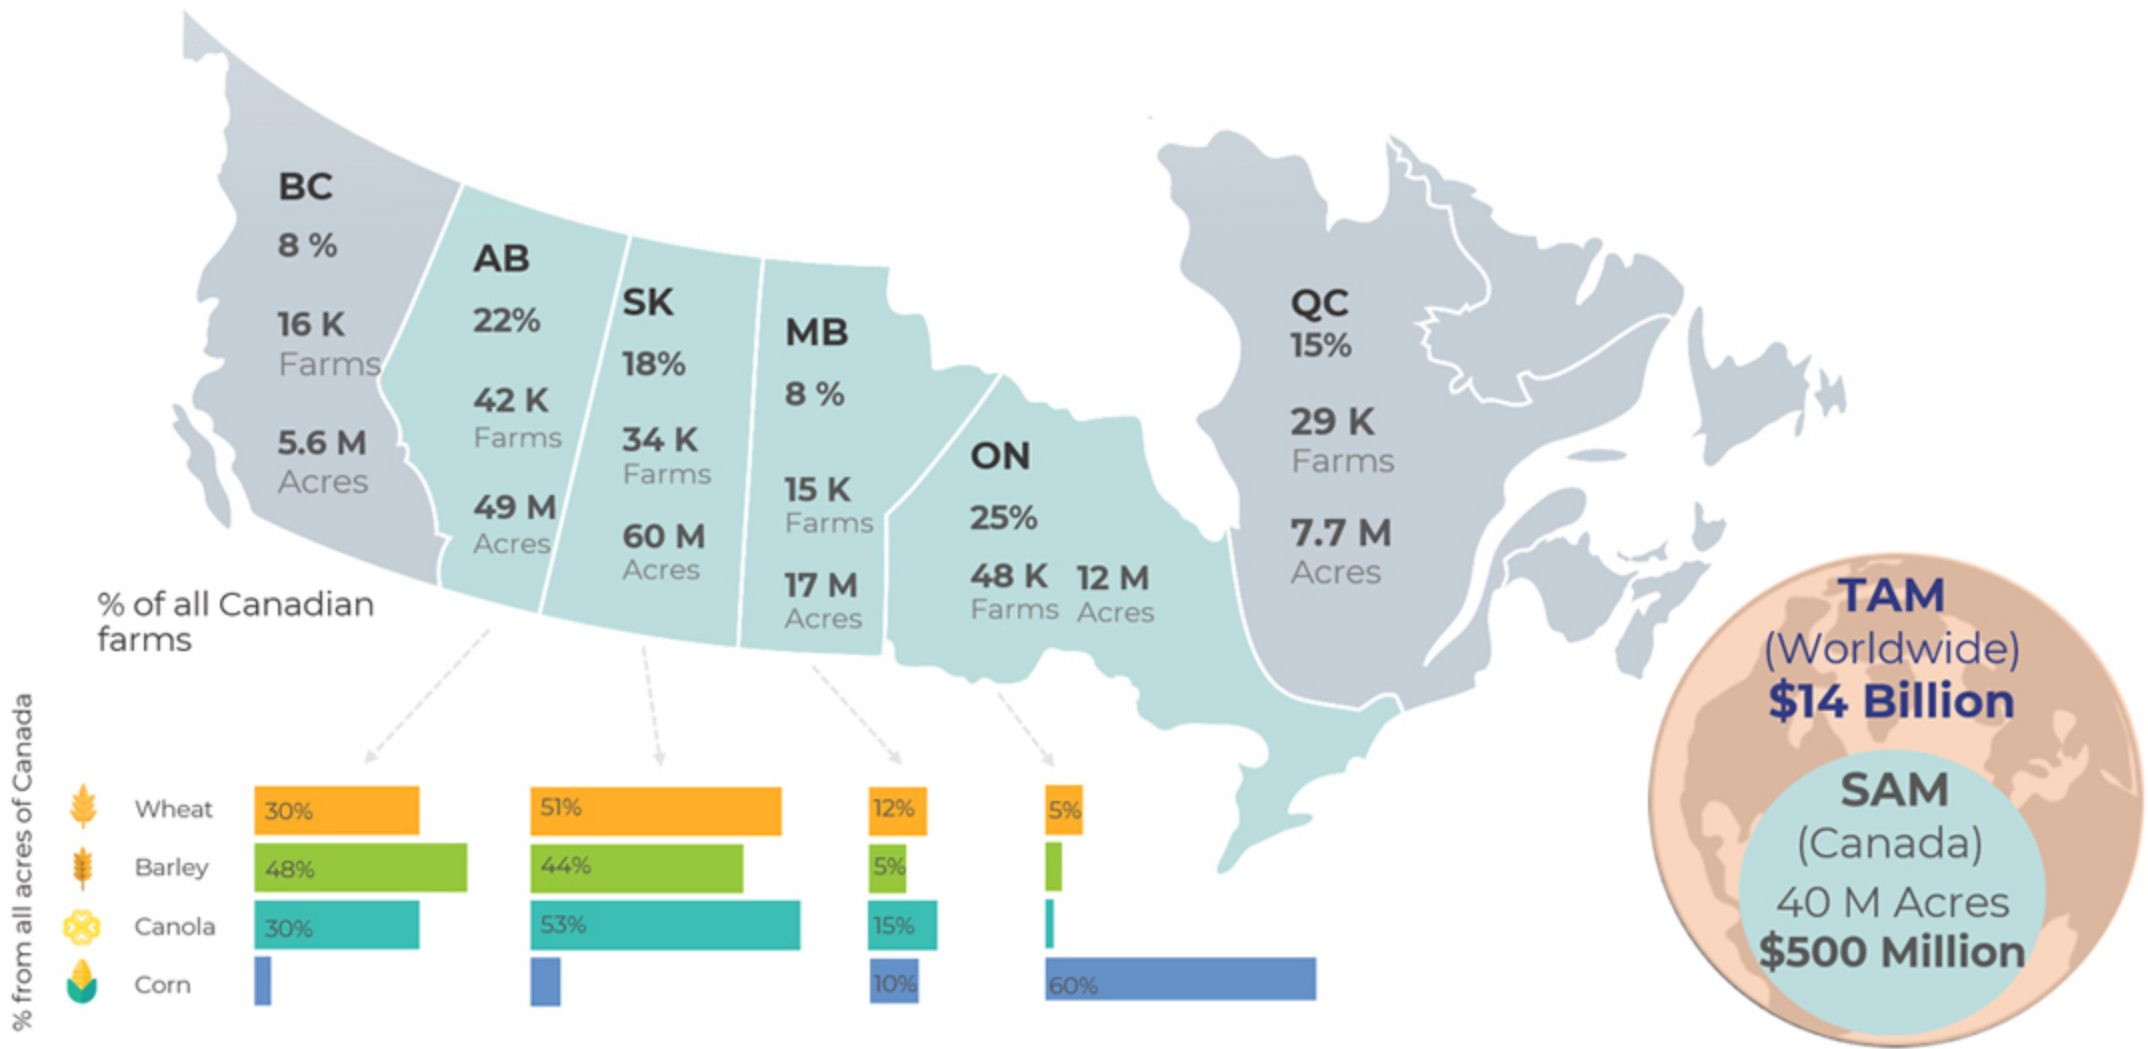

Market landscape

Pilot Projects

- Location: Saskatchewan**
 - Monitoring crop water content
 - Detected water and health stress
 - Irrigation plan recommended
- Size (Acreage): 1800 acres**
- Crop: Lentil**
- Location: Manitoba**
 - Monitoring crop Vegetation Index
 - Detected water and health stress
 - Detected Wasteland
 - Drone scouting recommended for analysis
- Size (Acreage): 218 acres**
- Crop: Hemp**